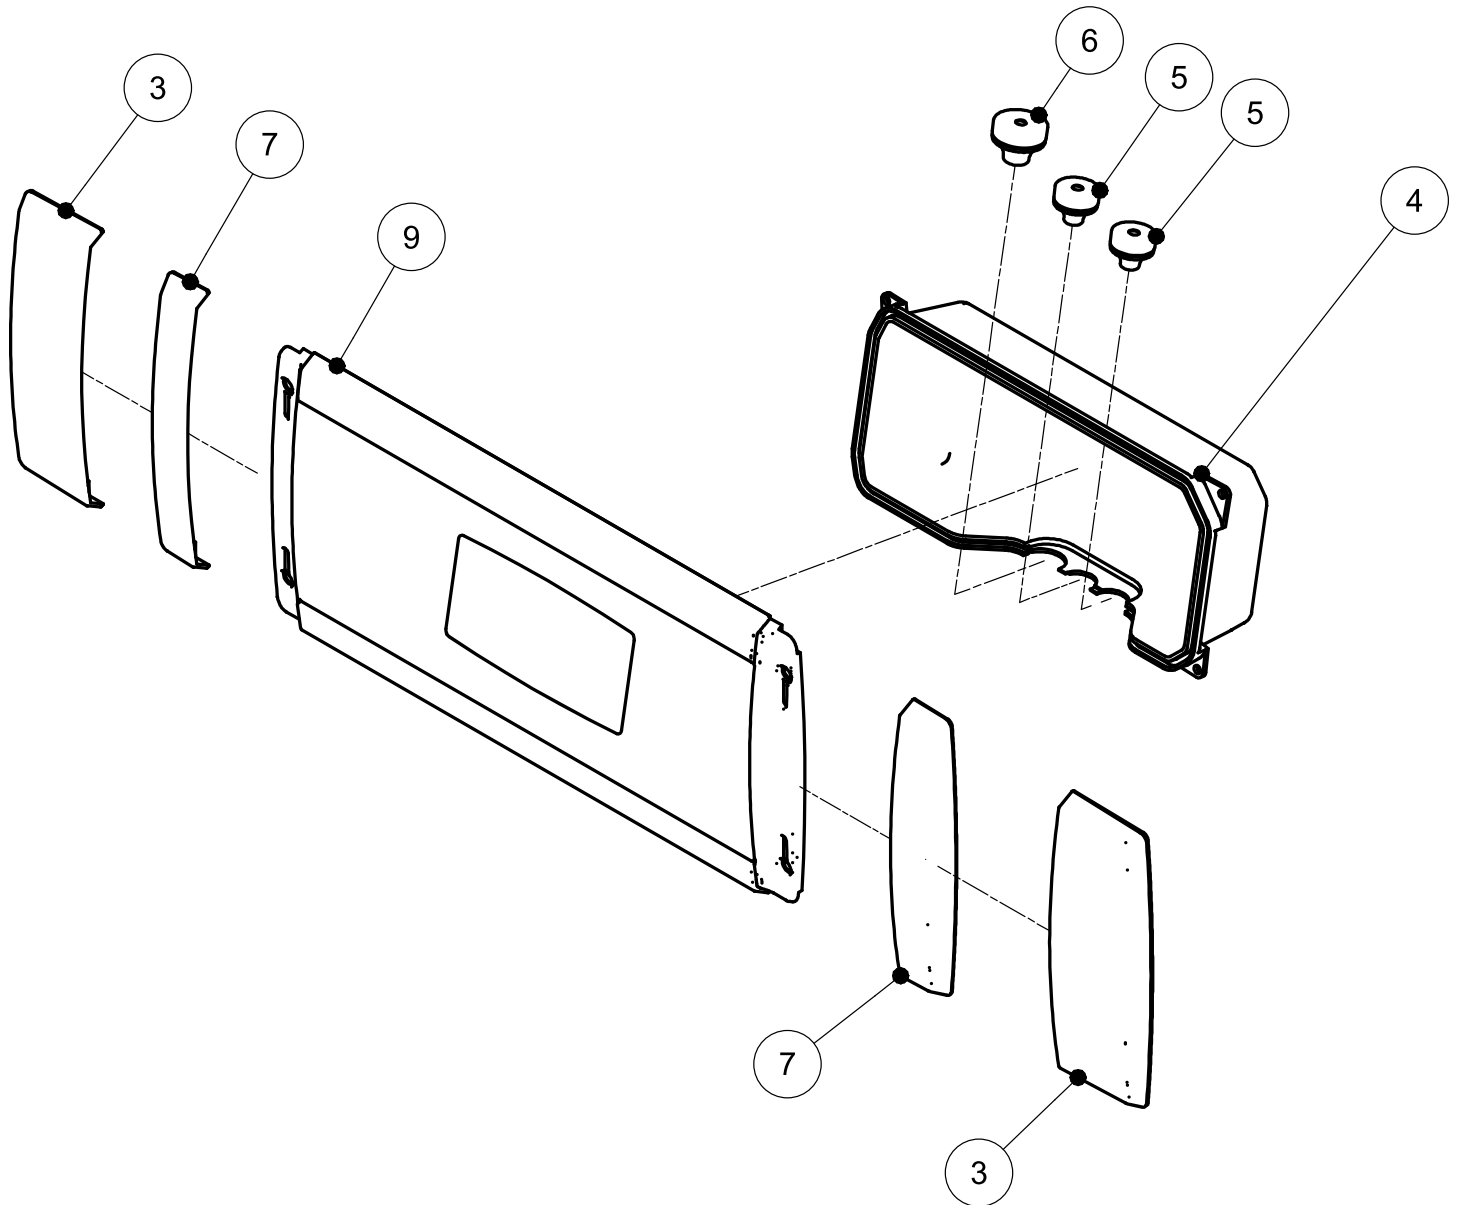

Lid

Parts Breakdown

Model *VP-NL-0050-LS* 45310

Seal Bar

Parts Breakdown

Model VP-NL-0050-LS 45310

Vacuum Valve

Parts Breakdown

Model VP-NL-0050-LS 45310

Switch Box

Parts Breakdown

Model VP-NL-0050-LS 45310

Control Panel

Parts Breakdown

Model VP-NL-0050-LS 45310

Vacuum Pump