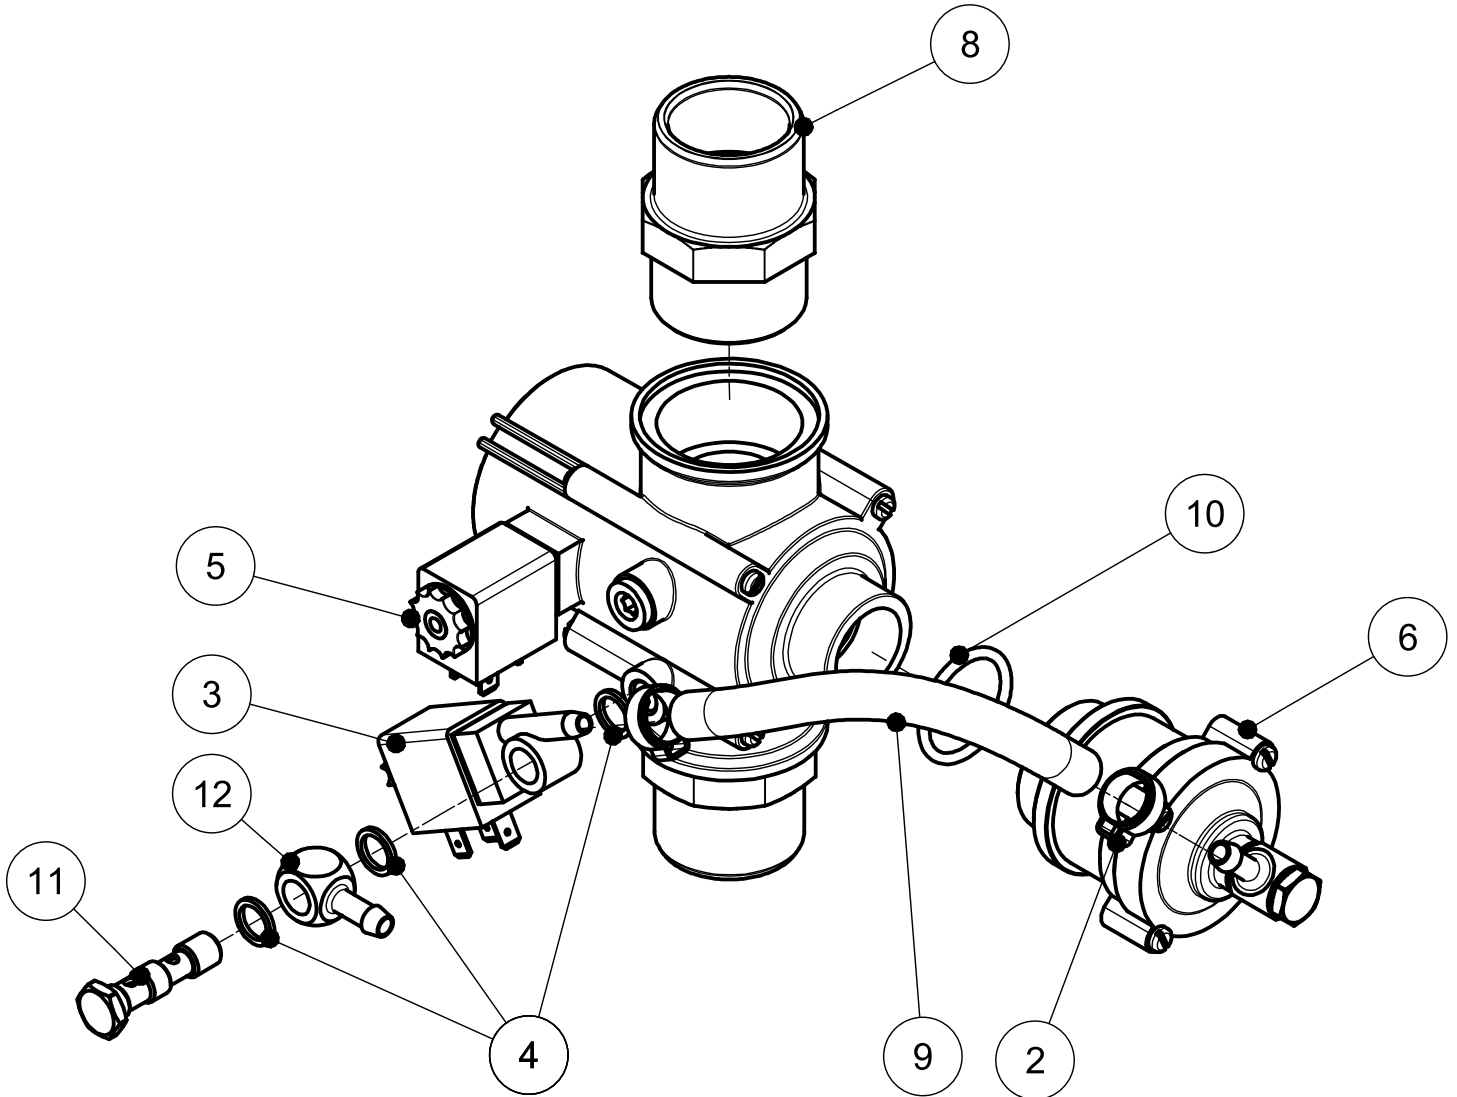

Parts Breakdown

Model VP-NL-0050-LS 45310

Vacuum Pump

Parts Breakdown

Model VP-NL-0050-LS 45310

Worktable

Parts Breakdown

Model VP-NL-0050-LS 45310

Lid

Parts Breakdown

Model *VP-NL-0050-LS* 45310

Seal Bar

Parts Breakdown

Model VP-NL-0050-LS 45310

Vacuum Valve

Parts Breakdown

Model VP-NL-0050-LS 45310

Switch Box

Parts Breakdown

Model VP-NL-0050-LS 45310

Control Panel

Parts Breakdown

Model VP-NL-0050-LS 45310

Vacuum Pump

Parts Breakdown

Model VP-NL-0050-LS 45310

Lid

Item No.	Description	Position	Item No.	Description	Position	Item No.	Description	Position
AM545	Seal for Lid HD for 45310	1	35941	Hexagon Screw M10x25 DIN933 A2 for 45310	19	AM548	V-Ring Type V-050-A for 45310	31
15938	Seal Bag 4002 L=550mm for 45310	2	AM546	Mounting Busch for Handle MB for 45310	20	35469	Hex Socket Head Cap Screw M5x25 DIN912 A2 for 45310	35
35372	Castle Washer M8 for 45310	3	AM547	Handle M/D1 for 45310	21	AM549	Cover Lid M5 for 45310	37
35919	Compression Spring Seal Mechanism for 45310	4	35604	Hexagon Screw M8x30 DIN933 A2 for 45310	23	65683	Seal Bar A1015 Double Seal for 45310	38
35940	Tube STST 10x1x45mm for 45310	5	35301	Castle Washer Red Copper M8 for 45310	24	AM550	M6x30 Hex-Head Bolt DIN 933 for 45310	40
62745	ISO 4017 - M8x55 for 45310	10	27814	Hexagon Nut M8 DIN934 A2 for 45310	26	AM551	Ring Copper 6x12 for 45310	41
65681	Seal Mechanism Assembly D1/M4-L for 45310	11	AM534	PVC Tube 40x3 L=50 ST.ST-Line for 45310	27	AM552	Nut M6x18 for 45310	42
35447	Castle Washer M10 for 45310	12	35889	Hose Clip ABA 44-56mm for 45310	28	35916	Cap Nut High M6 D1587 A2 for 45310	43
35948	Castle Washer Red Copper M10 for 45310	14	65798	Hose Ø40mm for 45310	29			
65822	Lid M5-S&S for 45310	15	AM535	Adapter Vacuum Connection for 45310	30			