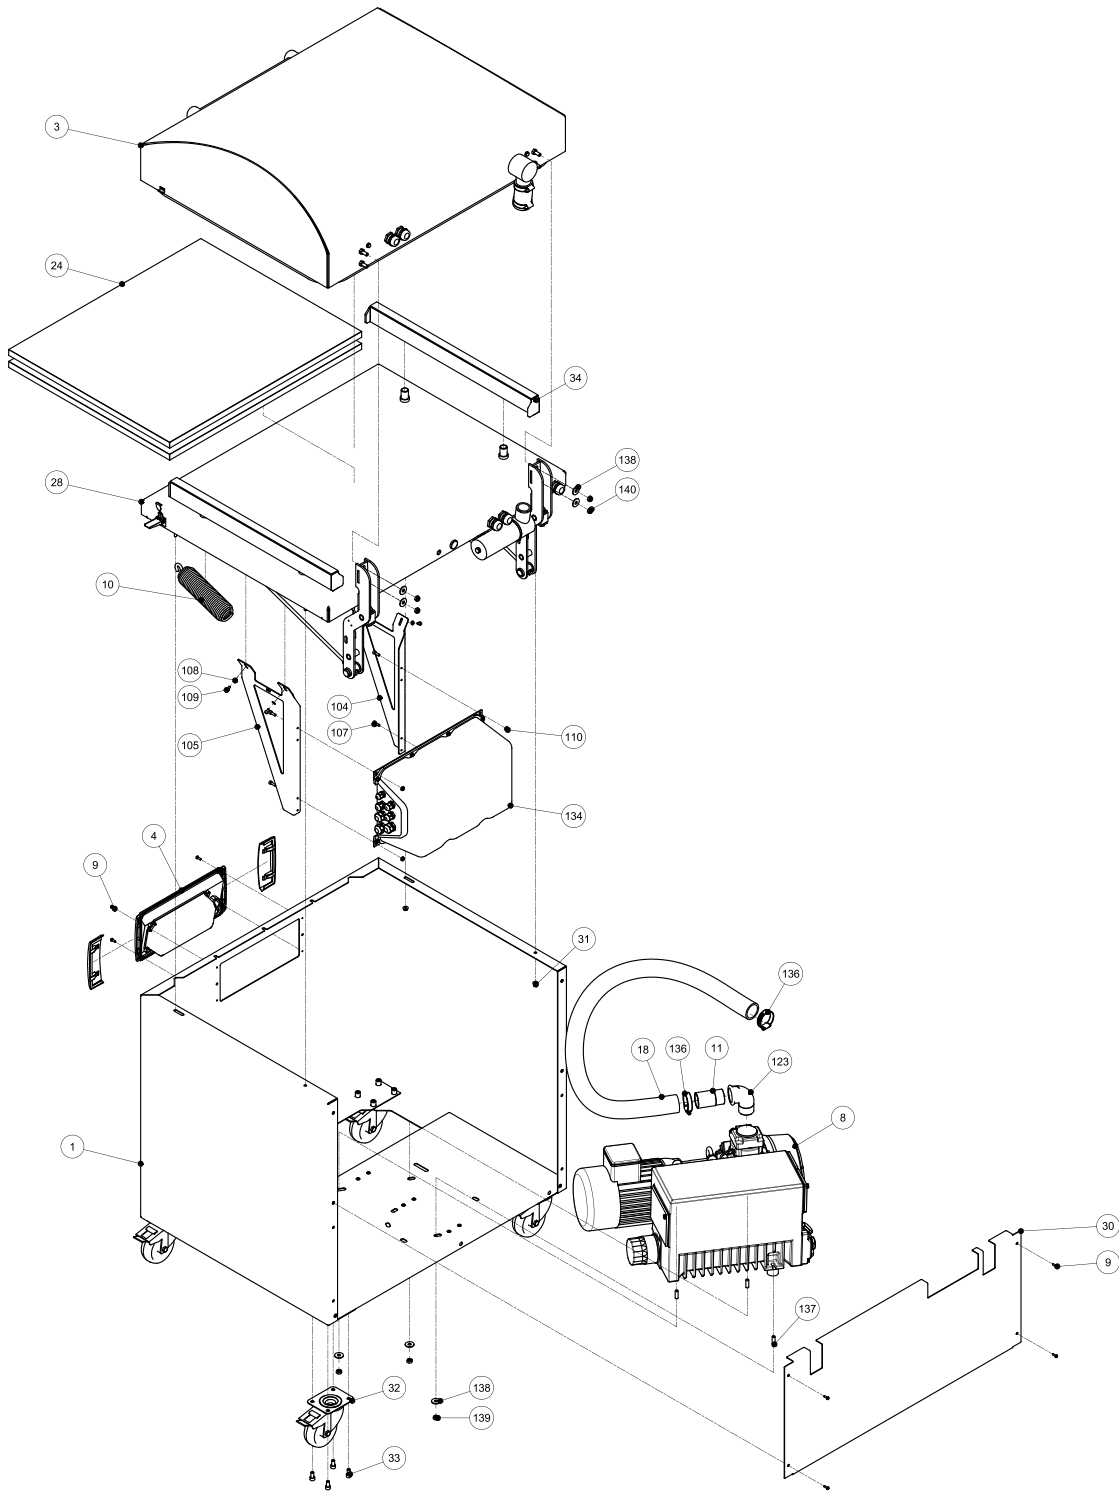

Parts Breakdown

Model VP-NL-0050-LS 45310

Vacuum Pump

Parts Breakdown

Model VP-NL-0050-LS 45310

Worktable

Parts Breakdown

Model VP-NL-0050-LS 45310

Lid

Parts Breakdown

Model *VP-NL-0050-LS* 45310

Seal Bar

Parts Breakdown

Model VP-NL-0050-LS 45310

Vacuum Valve

Parts Breakdown

Model VP-NL-0050-LS 45310

Switch Box

Parts Breakdown

Model VP-NL-0050-LS 45310

Control Panel

Parts Breakdown

Model VP-NL-0050-LS 45310

Vacuum Pump

Seal Bar

Item No.	Description	Position	Item No.	Description	Position
65697	Silicone Holder D1/M4-L for 45310	1	AM553	Plug Silicon- / Insertplate Holder Left for 45310	4
15842	Silicone T-Profile 40 Shore One Meter for 45310	2	AM554	Plug Silicon- / Insertplate Holder Right for 45310	5