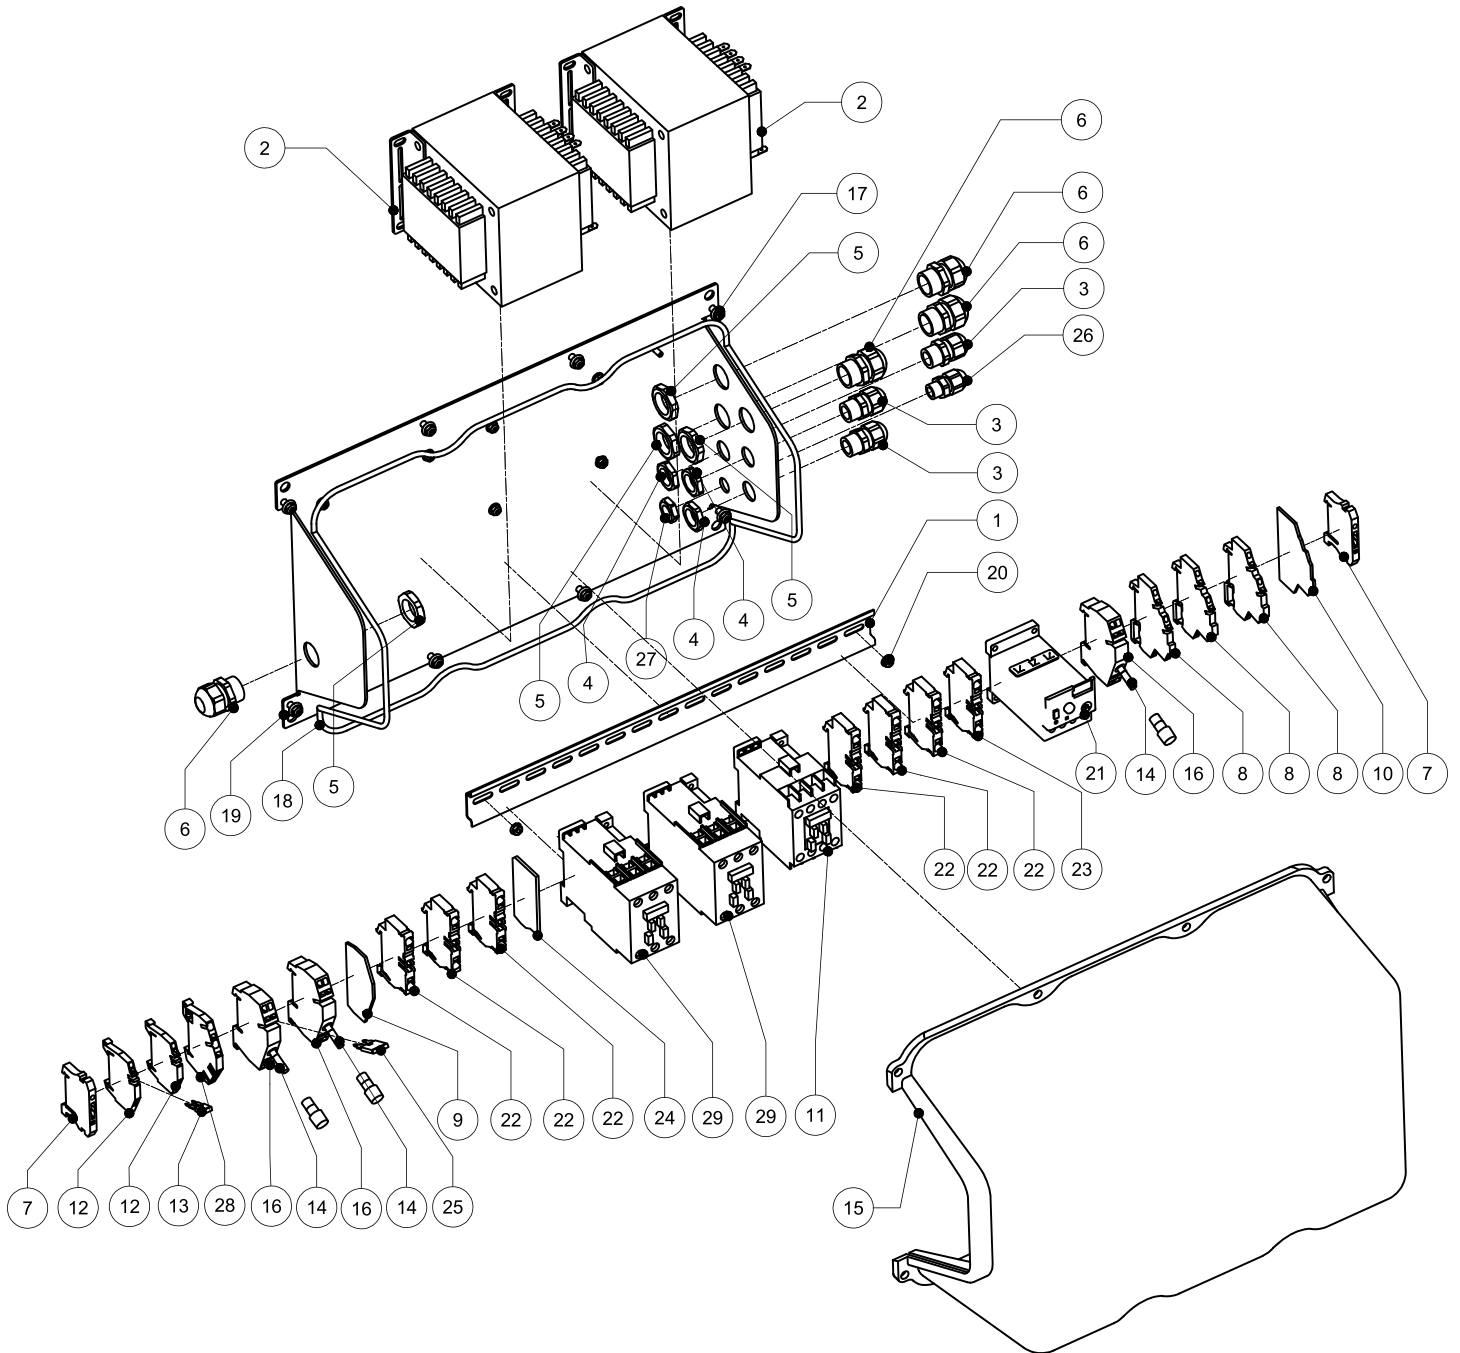

Parts Breakdown

Model VP-NL-0050-LS 45310

Vacuum Pump

Parts Breakdown

Model VP-NL-0050-LS 45310

Worktable

Parts Breakdown

Model VP-NL-0050-LS 45310

Lid

Parts Breakdown

Model *VP-NL-0050-LS* 45310

Seal Bar

Parts Breakdown

Model VP-NL-0050-LS 45310

Vacuum Valve

Parts Breakdown

Model VP-NL-0050-LS 45310

Switch Box

Parts Breakdown

Model VP-NL-0050-LS 45310

Control Panel

Parts Breakdown

Model VP-NL-0050-LS 45310

Vacuum Pump

Seal Bar

Item No.	Description	Position	Item No.	Description	Position
65697	Silicone Holder D1/M4-L for 45310	1	AM553	Plug Silicon- / Insertplate Holder Left for 45310	4
15842	Silicone T-Profile 40 Shore One Meter for 45310	2	AM554	Plug Silicon- / Insertplate Holder Right for 45310	5