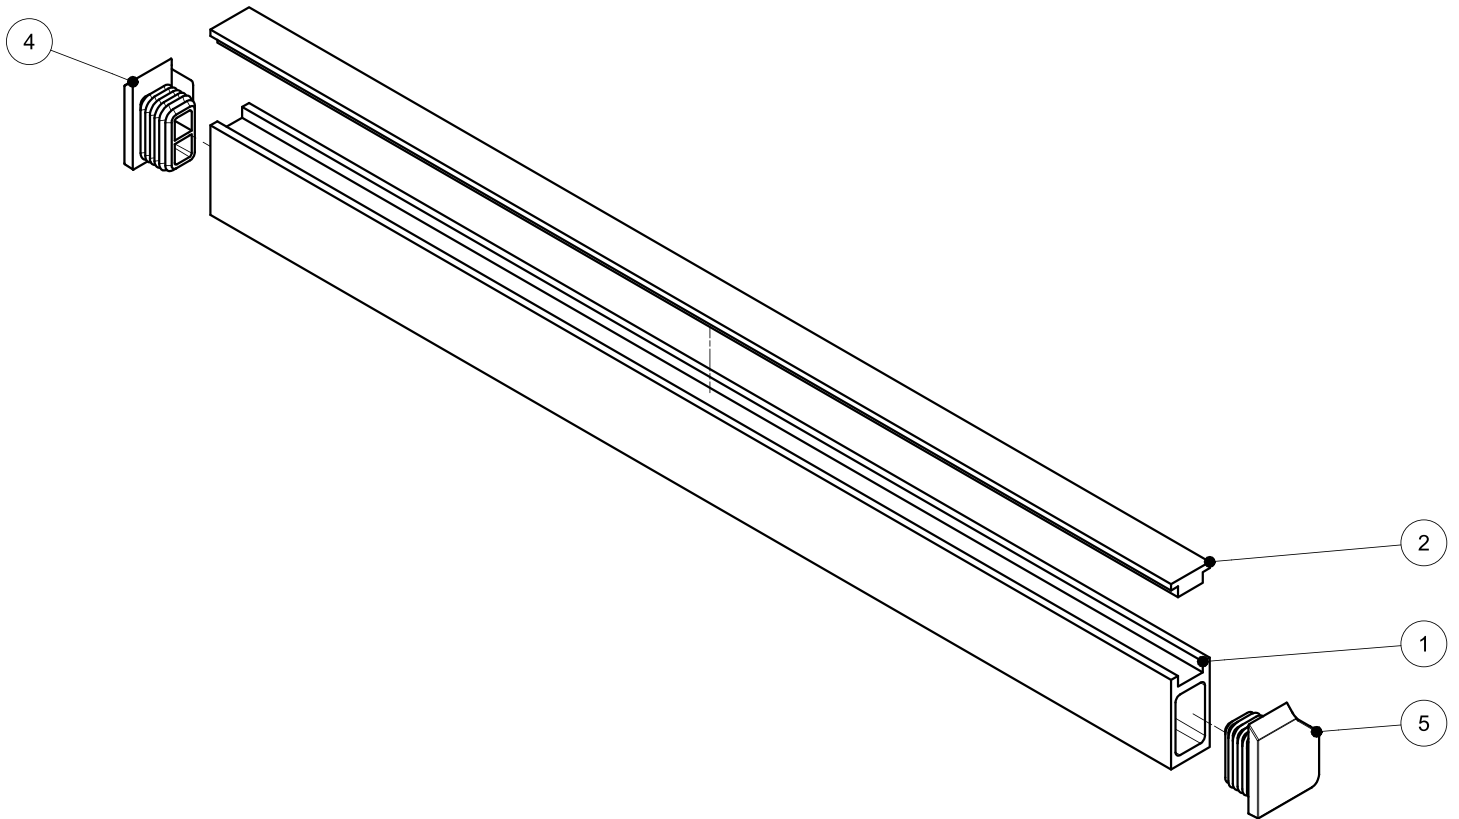

Parts Breakdown

Model VP-NL-0050-LS 45310

Vacuum Pump

Parts Breakdown

Model VP-NL-0050-LS 45310

Worktable

Parts Breakdown

Model VP-NL-0050-LS 45310

Lid

Parts Breakdown

Model *VP-NL-0050-LS* 45310

Seal Bar

Parts Breakdown

Model VP-NL-0050-LS 45310

Vacuum Valve

Parts Breakdown

Model VP-NL-0050-LS 45310

Switch Box

Parts Breakdown

Model VP-NL-0050-LS 45310

Control Panel

Parts Breakdown

Model VP-NL-0050-LS 45310

Vacuum Pump