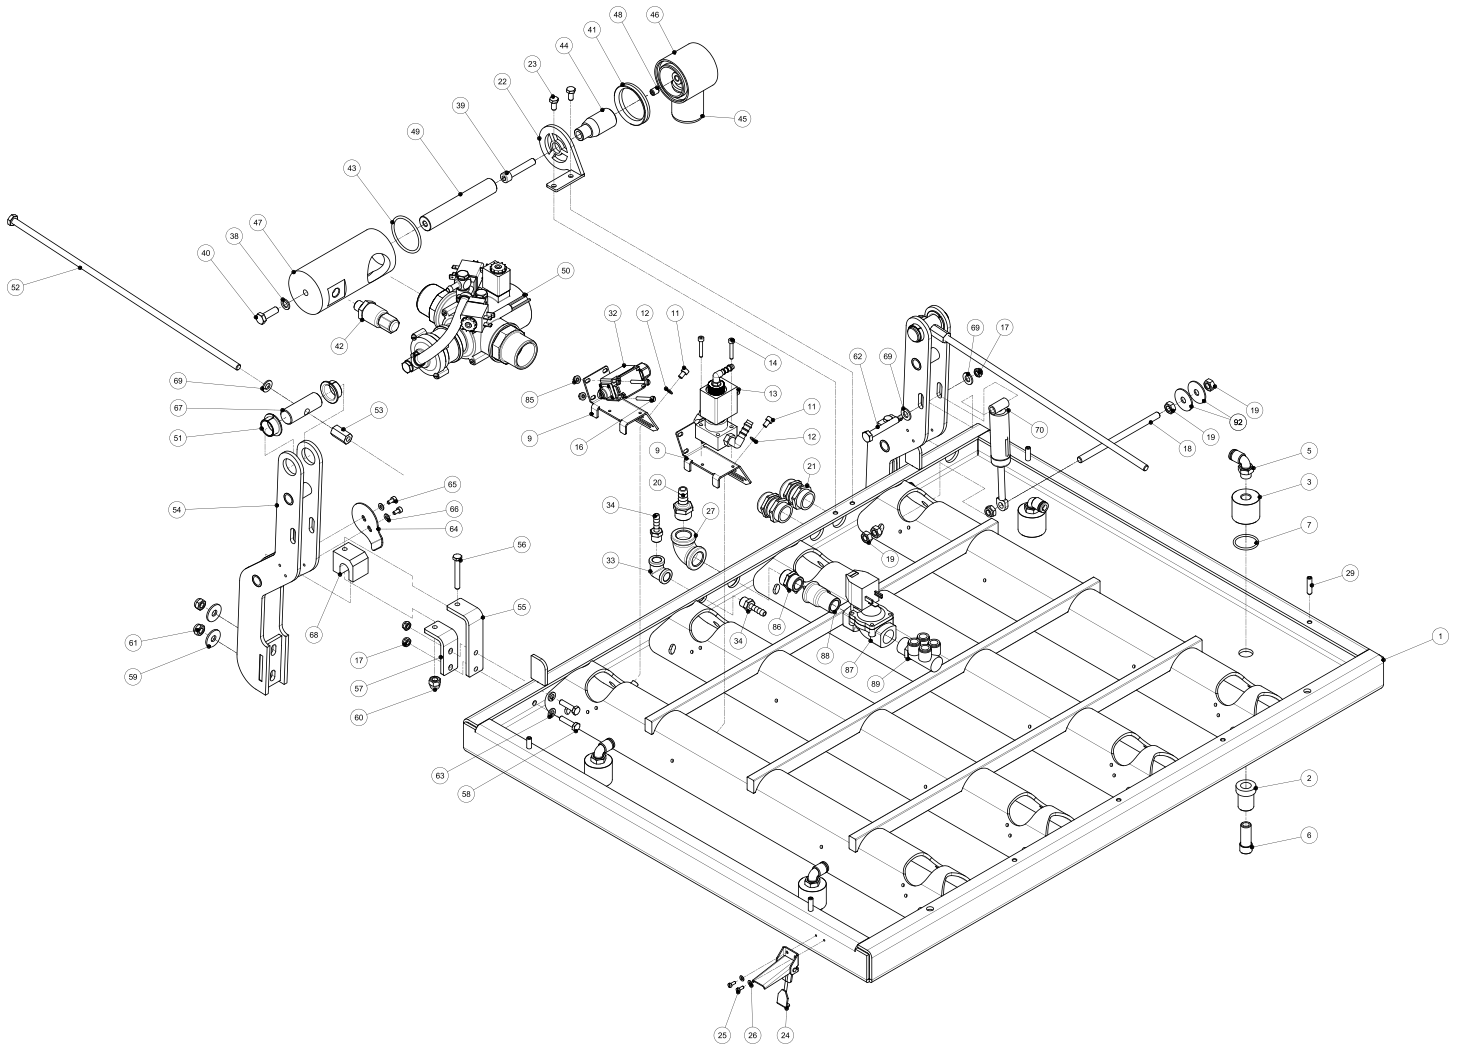

Parts Breakdown

Model VP-NL-0050-LS 45310

Vacuum Pump

Parts Breakdown

Model VP-NL-0050-LS 45310

Worktable

Parts Breakdown

Model VP-NL-0050-LS 45310

Lid

Parts Breakdown

Model *VP-NL-0050-LS* 45310

Seal Bar

Parts Breakdown

Model VP-NL-0050-LS 45310

Vacuum Valve

Parts Breakdown

Model VP-NL-0050-LS 45310

Switch Box

Parts Breakdown

Model VP-NL-0050-LS 45310

Control Panel

Parts Breakdown

Model VP-NL-0050-LS 45310

Vacuum Pump