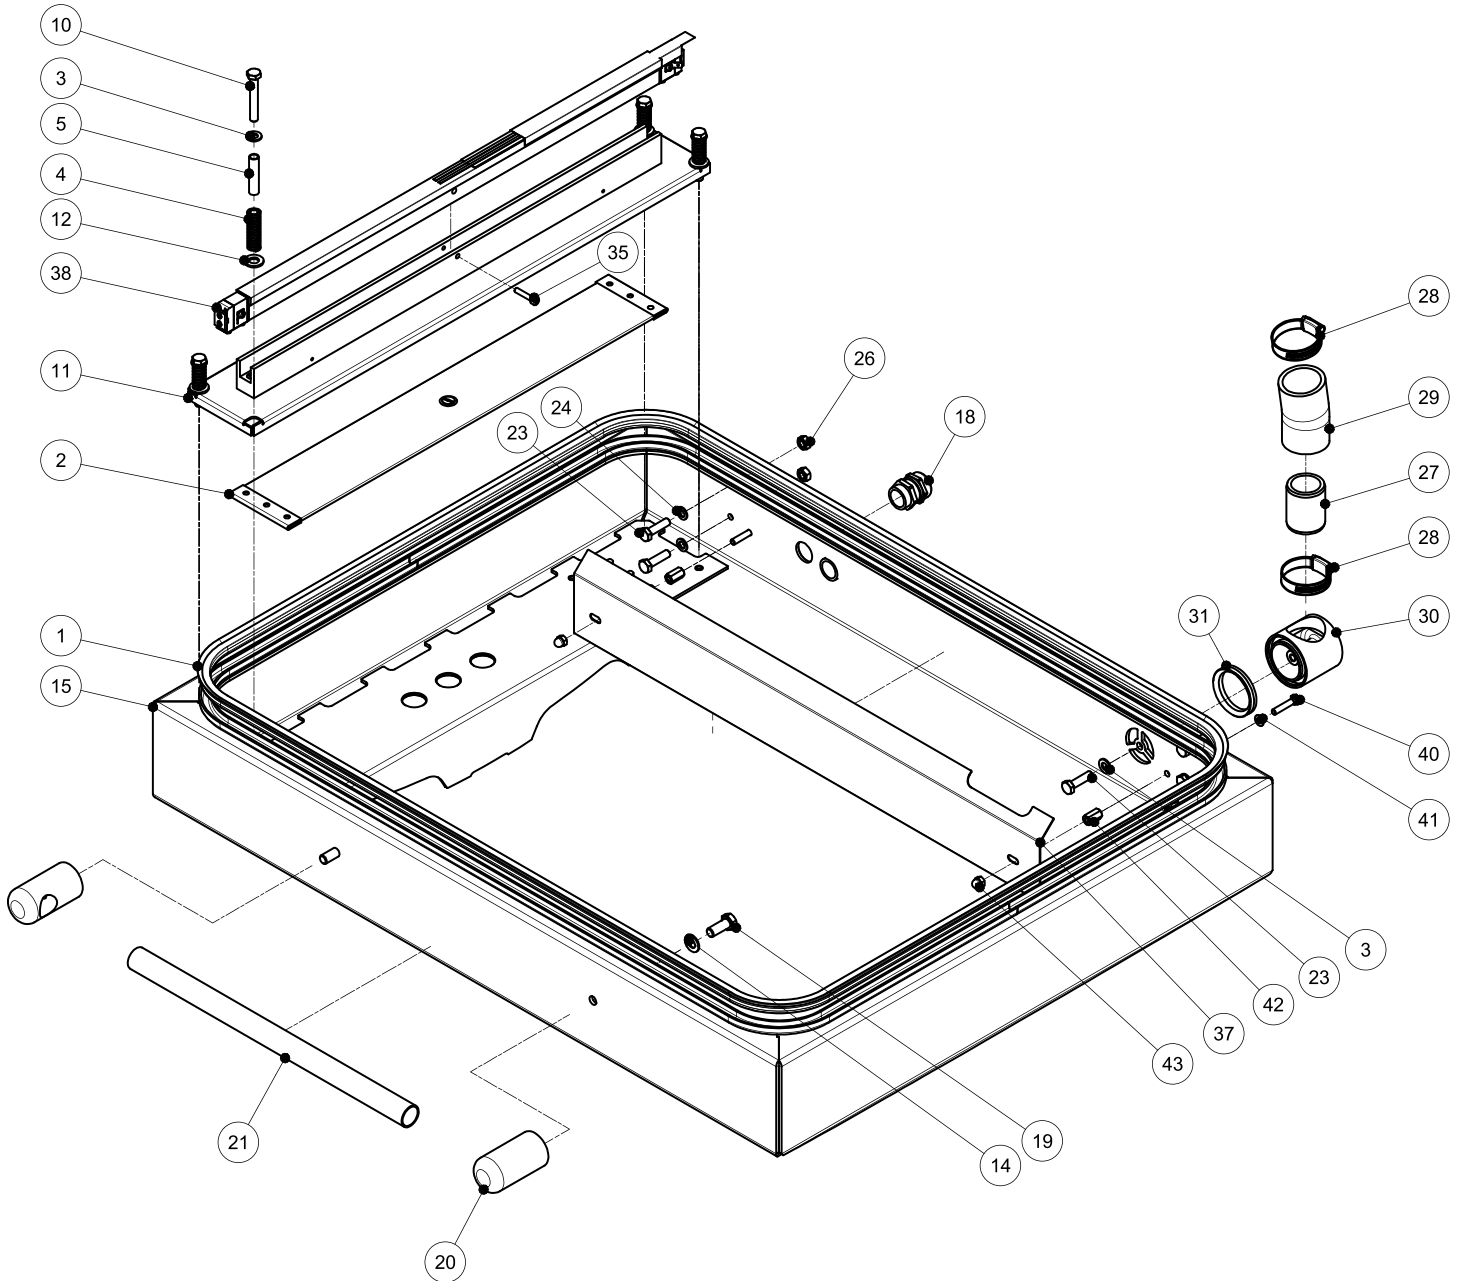

Parts Breakdown

Model VP-NL-0050-LS 45310

Vacuum Pump

Parts Breakdown

Model VP-NL-0050-LS 45310

Worktable

Parts Breakdown

Model VP-NL-0050-LS 45310

Lid

Parts Breakdown

Model *VP-NL-0050-LS* 45310

Seal Bar

Parts Breakdown

Model VP-NL-0050-LS 45310

Vacuum Valve

Parts Breakdown

Model VP-NL-0050-LS 45310

Switch Box

Parts Breakdown

Model VP-NL-0050-LS 45310

Control Panel

Parts Breakdown

Model VP-NL-0050-LS 45310

Vacuum Pump